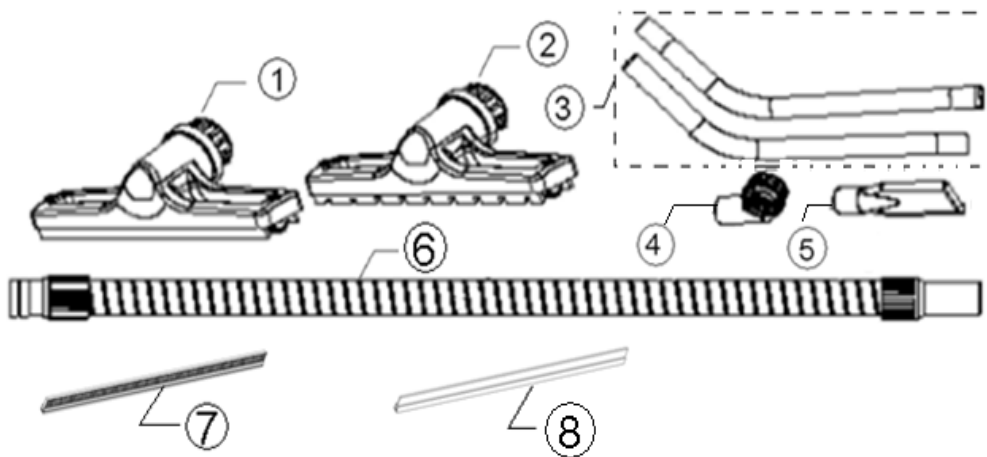

Falcon 1 Accessories

DIA NO	PART NUMBER	PART DISCRIPTION	MACHINE	QTY
1	VA80853	WET PICK-UP TOOL	Falcon 1 series	1
2	VA80036	DRY PICK-UP TOOL	Falcon 1 series	1
3	VA80711	WAND ASSEMBLY	Falcon 1 series	1
4	VA20803	DUSTING TOOL	Falcon 1 series	1
5	VA20806	CREVICE TOOL	Falcon 1 series	1
6	VA80400	2.5M HOSE ASSY	LSU155/255/275/295/375/395	1
	VA80401	2.0M HOSE ASSY	LSU135	1
7	VA86700	SQUEEGEE BLADE KIT	Falcon 1 series	1
8	VA86701	BRUSH STRIP KIT	Falcon 1 series	1

Falcon 1 Wear and Tear Parts

ITEM	PART NUMBER	PART DISCRIPTION	MACHINE	QTY
1	VA80706	FILTER ASSEMBLY	LSU135	1
2	VA91346	WATERPROOF SWITCH	Falcon 1 series	1
3	VA60303	D50 WHEEL	LSU135	1
4	VA80734	TANK CATCH KIT EXTREME INCL.CATCH RIVET&WASHER	Falcon 1 series	1
5	VA86612	HANDLE LIFT KIT EXTREME INCL,HANDLE&WASHER&SPACER	LSU155/255/275/295/375/395	1
6	VA86614	DRAIN WATER KIT EXTREME INCL. DRAIN WATER TUBE WITH HEAD WASHER SEALENG CIRCLE, FIXING CLAMP &OUTLET	LSU275/295/375/395	1
7	VA80750	DRAIN HOLDER KIT	LSU155/255/275/295/375/395	1
8	VA80119	ABSORBING DUST FILTER	LSU155/255/275/295	1
9	VA96850	CASTER	LSU155/255/275/295/375/395	1
10	VA80110	ABSORBING DUST FILTER	LSU375/395	1
11	VA80923	DRAIN WATER KIT EXTREME INCL. TUBE&WASHER&SEALING	LSU155/255	1